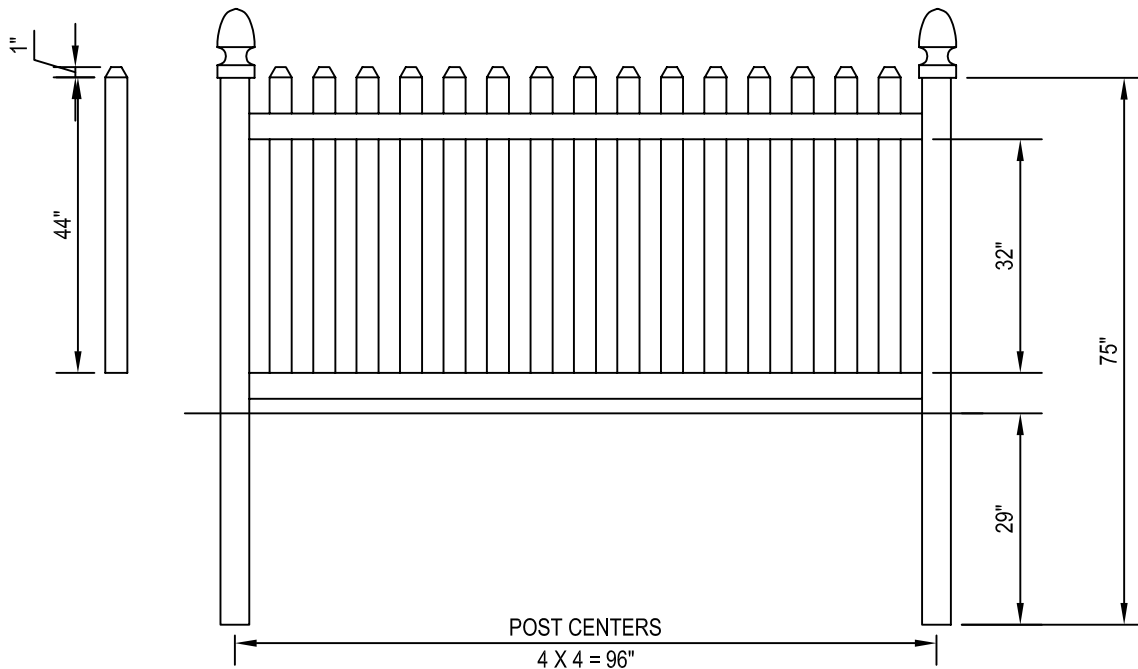

MILLCREEK

FENCE & FARM SYSTEMS LLC

millcreekfence.com 717.396.8987

3' HIGH / 8' WIDE

YANKEE VINYL FENCING