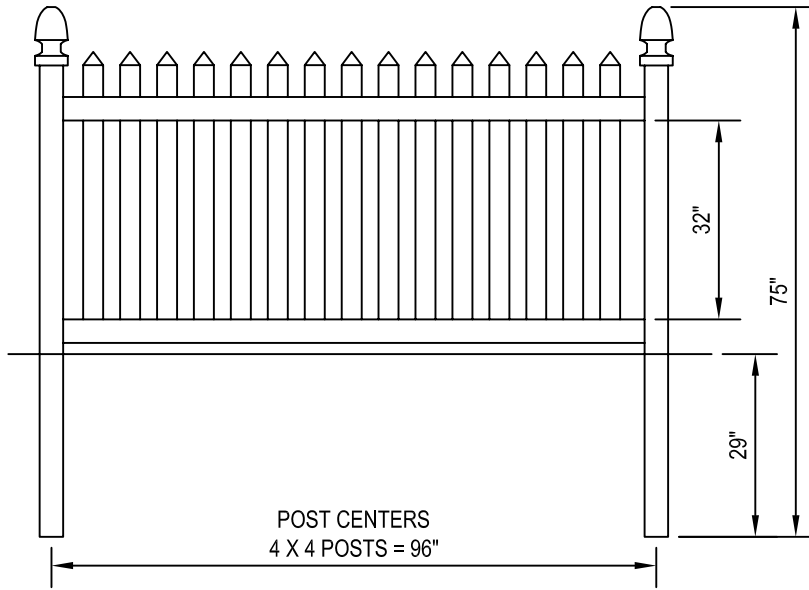

millcreekfence.com 717.396.8987

THRU PICKET STYLE
4' HIGH / 8' WIDE

CONCAVE, THRU PICKET STYLE
4' HIGH / 8' WIDE

WASHINGTON VINYL FENCING