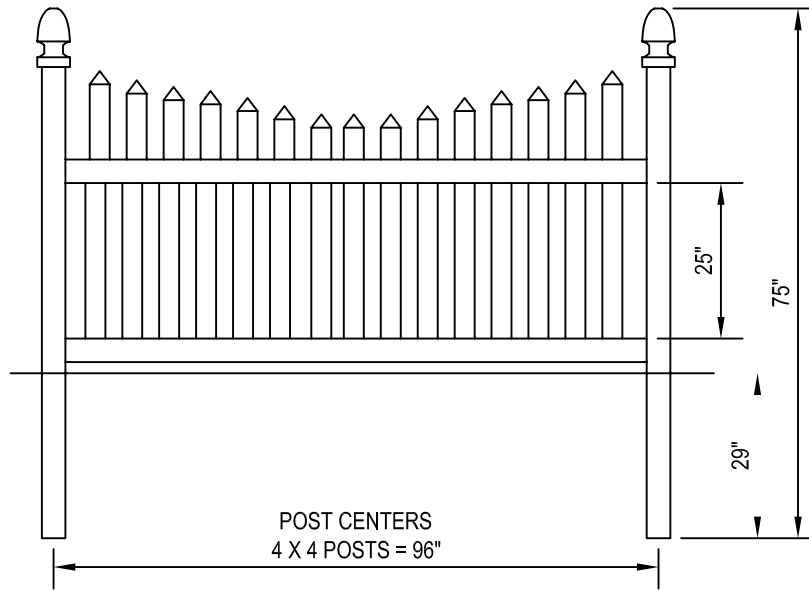

millcreekfence.com 717.396.8987

THRU PICKET STYLE
4' HIGH / 8' WIDE

CONCAVE, THRU PICKET STYLE
4' HIGH / 8' WIDE

WASHINGTON VINYL FENCING