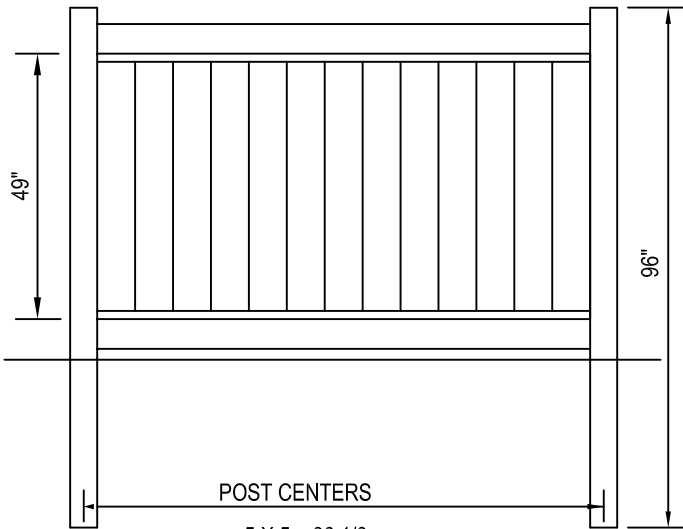

# MILLCREEK

FENCE & FARM SYSTEMS LLC

millcreekfence.com 717.396.8987

POST CENTERS

5 X 5 = 96 1/8"

5' HIGH / 8' WIDE

POST CENTERS

5 X 5 = 96 1/8"

6' HIGH / 8' WIDE

POST CENTERS

5 X 5 = 96 1/8"

4' HIGH / 8' WIDE