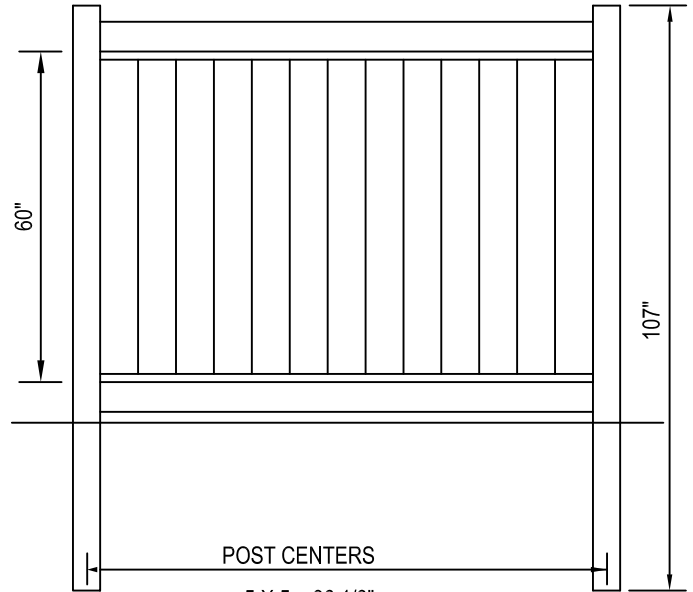

# MILLCREEK

FENCE & FARM SYSTEMS LLC

millcreekfence.com 717.396.8987

POST CENTERS

5 X 5 = 96 1/8"

5' HIGH / 8' WIDE

POST CENTERS

5 X 5 = 96 1/8"

6' HIGH / 8' WIDE

POST CENTERS

5 X 5 = 96 1/8"

4' HIGH / 8' WIDE