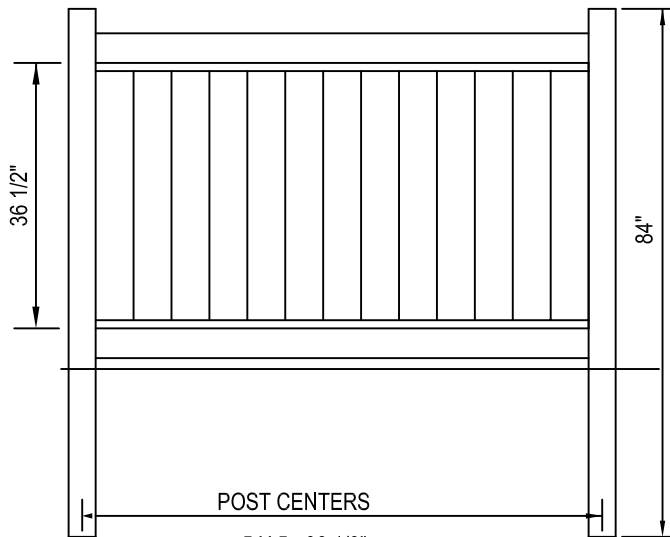

# MILLCREEK

FENCE & FARM SYSTEMS LLC

millcreekfence.com 717.396.8987

POST CENTERS

5 X 5 = 96 1/8"

5' HIGH / 8' WIDE

POST CENTERS

5 X 5 = 96 1/8"

6' HIGH / 8' WIDE

POST CENTERS

5 X 5 = 96 1/8"

4' HIGH / 8' WIDE