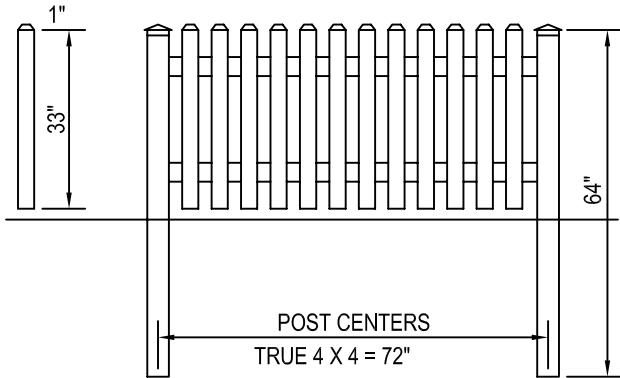

millcreekfence.com 717.396.8987

3' HIGH / 6' WIDE

CONCAVE 3' HIGH / 6' WIDE

4' HIGH / 6' WIDE

CONCAVE 4' HIGH / 6' WIDE

**PATRIOT VINYL FENCING**