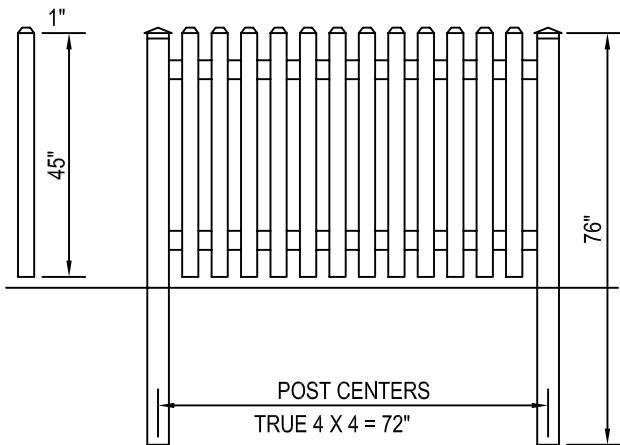

millcreekfence.com 717.396.8987

3' HIGH / 6' WIDE

CONCAVE 3' HIGH / 6' WIDE

4' HIGH / 6' WIDE

CONCAVE 4' HIGH / 6' WIDE

**PATRIOT VINYL FENCING**