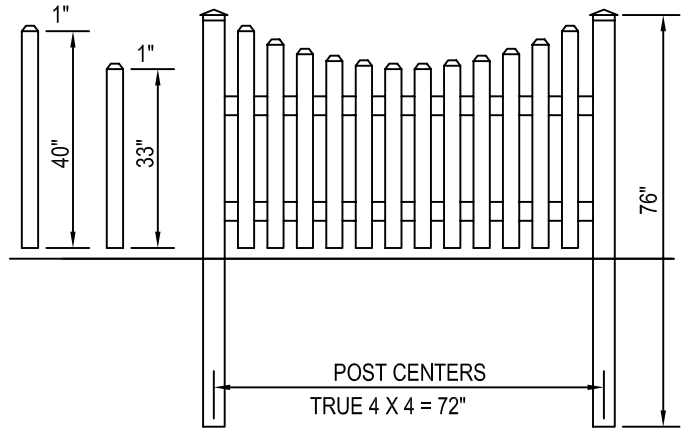

millcreekfence.com 717.396.8987

3' HIGH / 6' WIDE

CONCAVE 3' HIGH / 6' WIDE

4' HIGH / 6' WIDE

CONCAVE 4' HIGH / 6' WIDE

**PATRIOT VINYL FENCING**