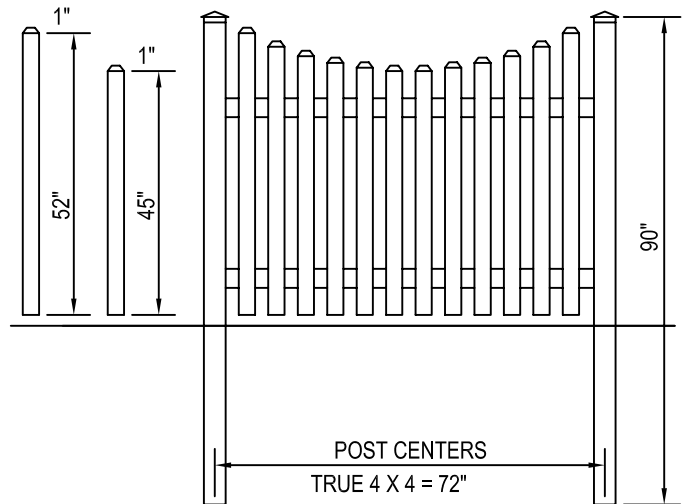

millcreekfence.com 717.396.8987

3' HIGH / 6' WIDE

CONCAVE 3' HIGH / 6' WIDE

4' HIGH / 6' WIDE

CONCAVE 4' HIGH / 6' WIDE

**PATRIOT VINYL FENCING**