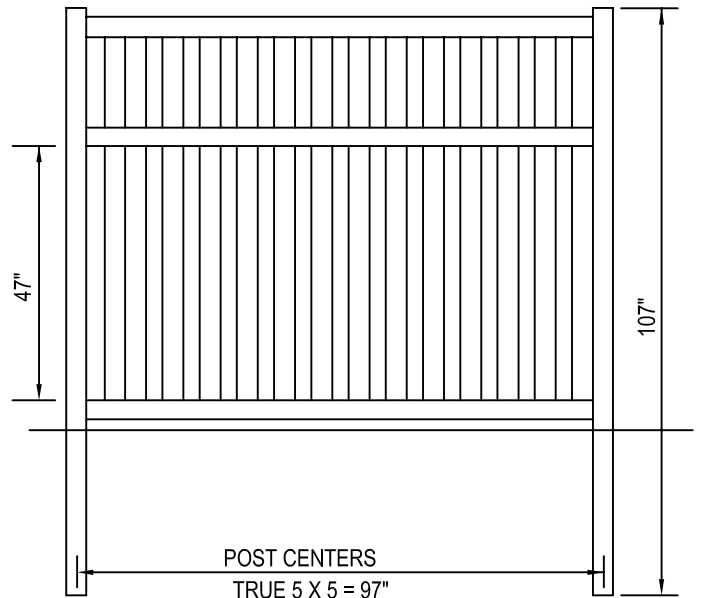

MILLCREEK

FENCE & FARM SYSTEMS LLC

millcreekfence.com 717.396.8987

3' HIGH / 8' WIDE

5' HIGH / 8' WIDE

4' HIGH / 8' WIDE

6' HIGH / 8' WIDE

CONESTOGA VINYL FENCING