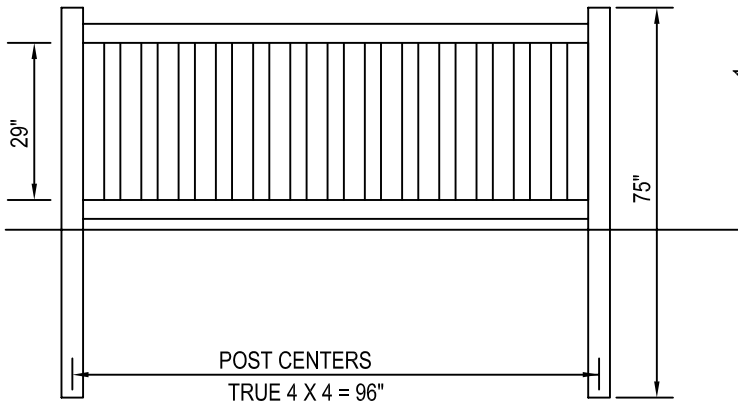

MILLCREEK

FENCE & FARM SYSTEMS LLC

millcreekfence.com 717.396.8987

3' HIGH / 8' WIDE

5' HIGH / 8' WIDE

4' HIGH / 8' WIDE

6' HIGH / 8' WIDE

CONESTOGA VINYL FENCING