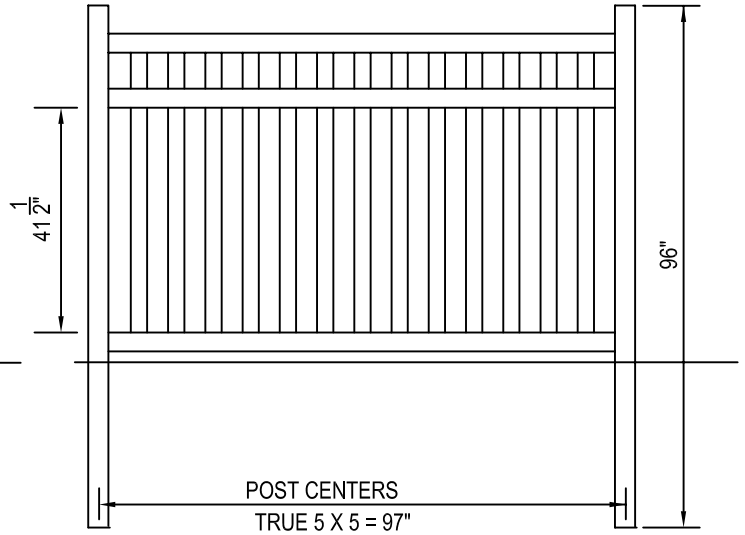

MILLCREEK

FENCE & FARM SYSTEMS LLC

millcreekfence.com 717.396.8987

3' HIGH / 8' WIDE

5' HIGH / 8' WIDE

4' HIGH / 8' WIDE

6' HIGH / 8' WIDE

CONESTOGA VINYL FENCING