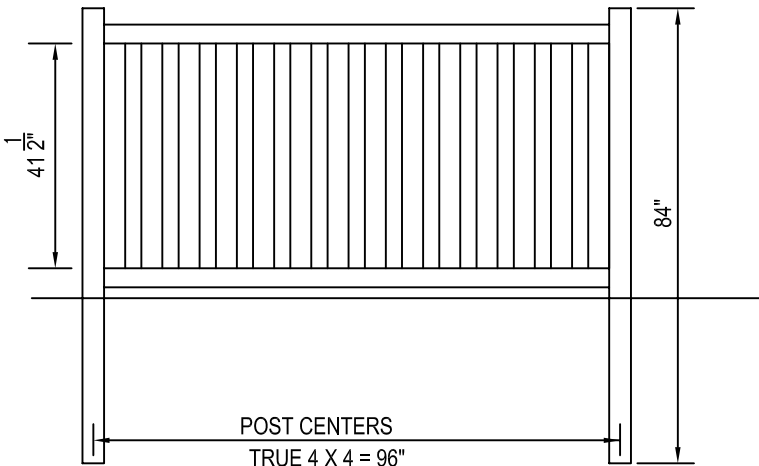

MILLCREEK

FENCE & FARM SYSTEMS LLC

millcreekfence.com 717.396.8987

3' HIGH / 8' WIDE

5' HIGH / 8' WIDE

4' HIGH / 8' WIDE

6' HIGH / 8' WIDE

CONESTOGA VINYL FENCING