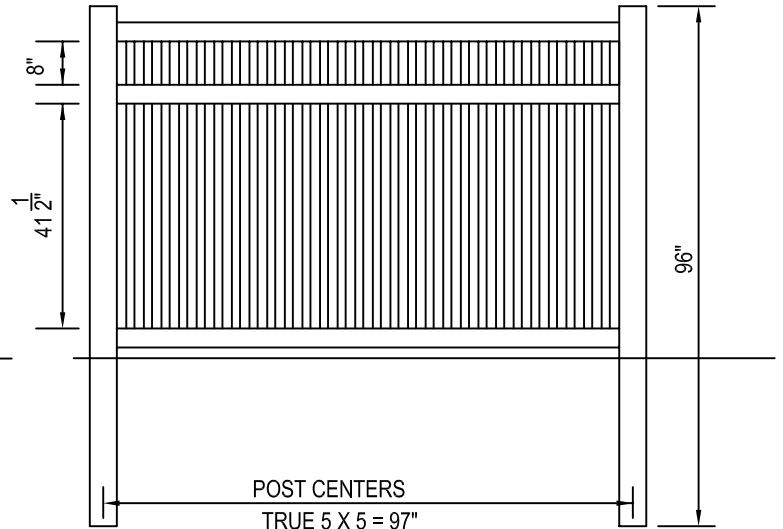

MILLCREEK

FENCE & FARM SYSTEMS LLC

millcreekfence.com 717.396.8987

3' HIGH / 8' WIDE

5' HIGH / 8' WIDE

4' HIGH / 8' WIDE

6' HIGH / 8' WIDE

BRANDYWINE VINYL FENCING