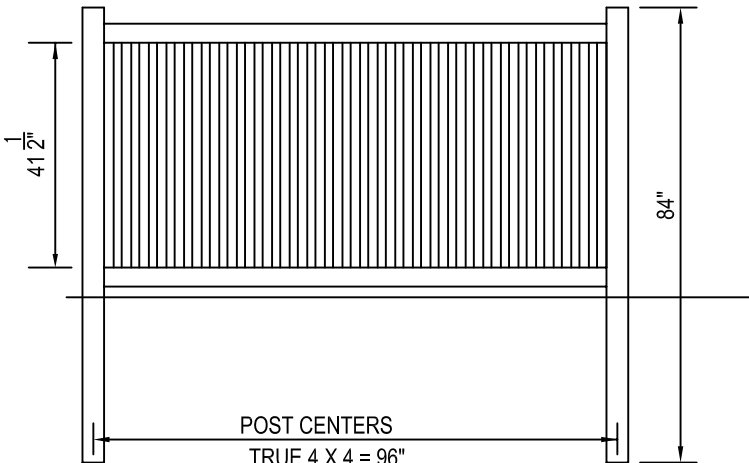

MILLCREEK

FENCE & FARM SYSTEMS LLC

millcreekfence.com 717.396.8987

3' HIGH / 8' WIDE

5' HIGH / 8' WIDE

4' HIGH / 8' WIDE

6' HIGH / 8' WIDE

BRANDYWINE VINYL FENCING