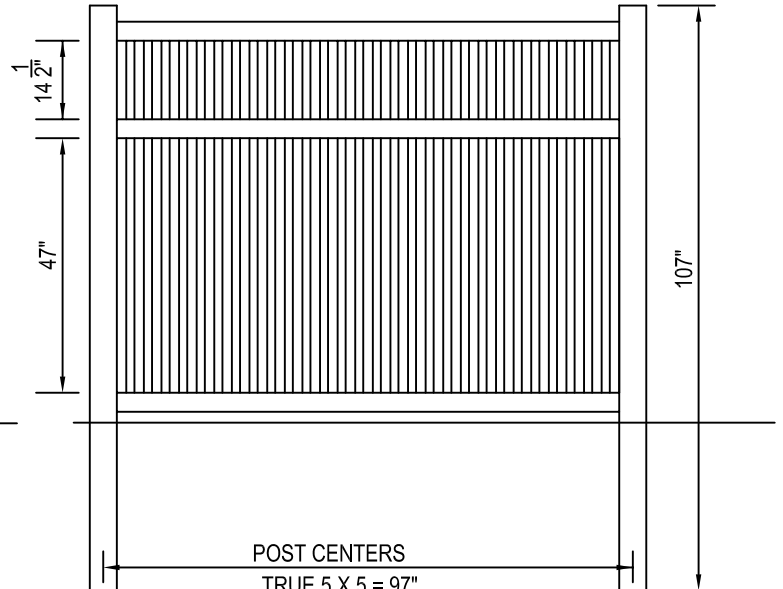

MILLCREEK

FENCE & FARM SYSTEMS LLC

millcreekfence.com 717.396.8987

3' HIGH / 8' WIDE

5' HIGH / 8' WIDE

4' HIGH / 8' WIDE

6' HIGH / 8' WIDE

BRANDYWINE VINYL FENCING