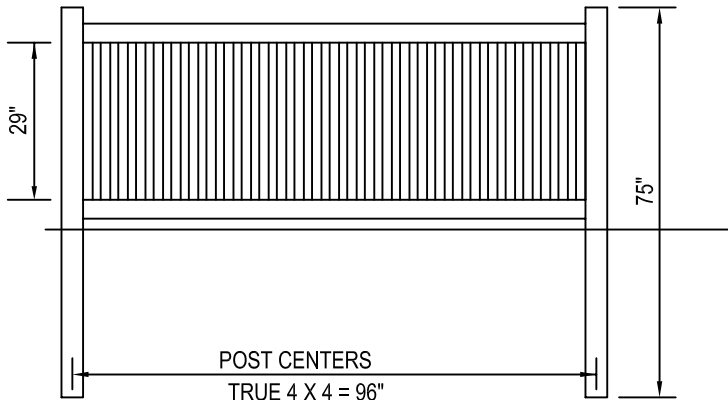

MILLCREEK

FENCE & FARM SYSTEMS LLC

millcreekfence.com 717.396.8987

3' HIGH / 8' WIDE

5' HIGH / 8' WIDE

4' HIGH / 8' WIDE

6' HIGH / 8' WIDE

BRANDYWINE VINYL FENCING